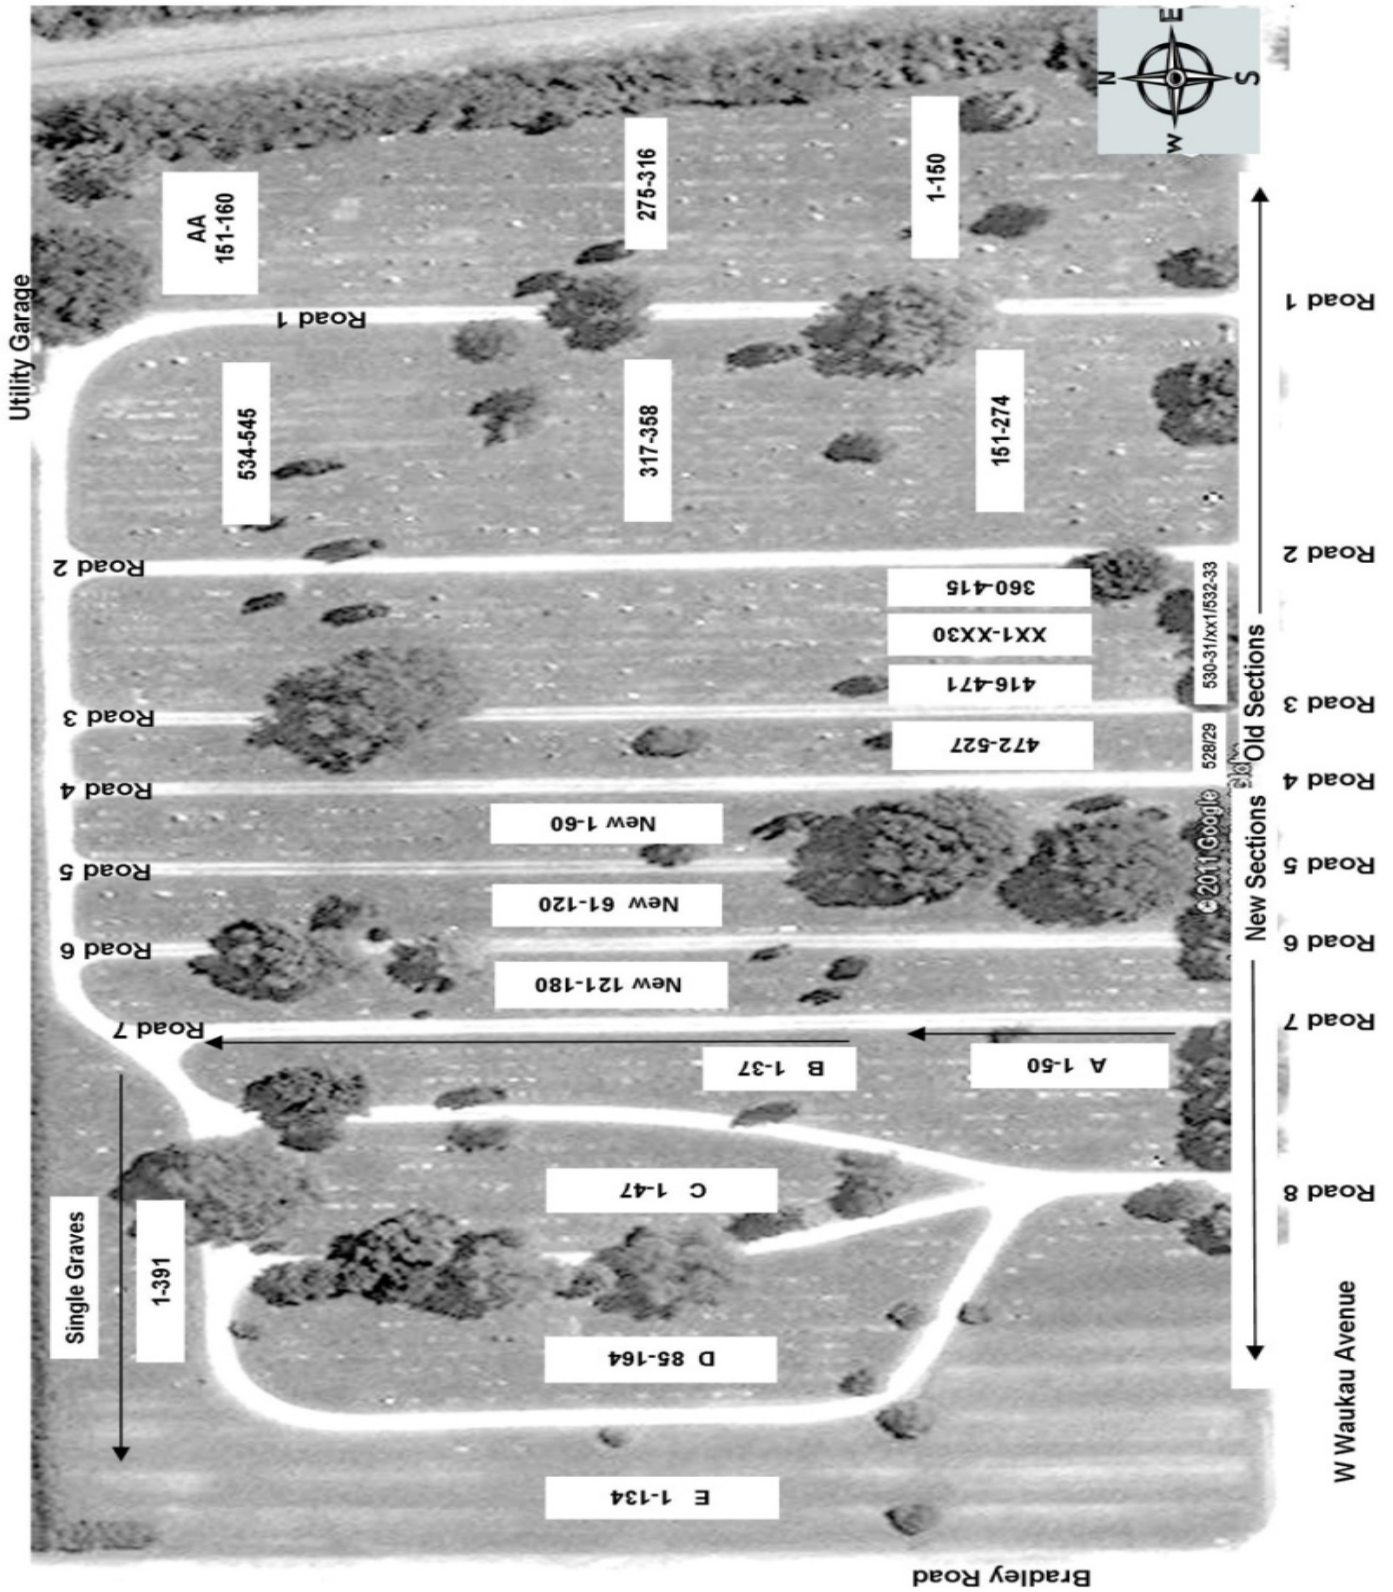

Peace Lutheran Cemetery Map

Bob Reinke, Cemetery Sexton
greinke.marketing@gmail.com
 (920) 379-8506

12.5 peaceful acres located at 100 W Waukau Avenue